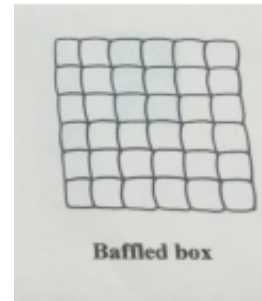

Best****	Hungarian Down					
	Twin (68" x 90")		Queen (92" x 92")		King (108" x 92")	
	Weight	Price	Weight	Price	Weight	Price
All Year Light (Diagon®)	20 oz	$966	25 oz	$1,098	30 oz	$1,186
Spa Winter Light (Diagon®) in Hotels	29 oz	$1,234	39 oz*	$1,461	46 oz*	$1,631
All Year Baffle Box	25 oz	$1,063	33 oz	$1,236	47 oz	$1,312

Fill: 700 Fill Power
Shell: 366+ Thread Count Super Fine Swiss Batiste

Better***	White European Down					
	Twin (68" x 90")		Queen (92" x 92")		King (108" x 92")	
	Weight	Price	Weight	Price	Weight	Price
All Year (Diagon®)	24 oz	$722	33 oz	$869	39 oz	$999
Winter (Diagon®)	33 oz	$866	45 oz	$1,045	53 oz	$1,198

Fill: 550 Fill Power
Shell: Cotton Cambric

Basic**	Baffle Box							
	Twin (68" x 90")		Queen (92" x 92")		King (108" x 92")		Oversized (120" x 120")	
	Weight	Price	Weight	Price	Weight	Price	Weight	Price
Baffle Box - in Hotels	28 oz	$299	39 oz *	$399	47 oz *	$449	50 oz	$726
Down Blanket (Satin Trim)	12 oz	$264	18 oz	$306	24 oz	$387	66 oz	$870

Down Type / Fill: White European Down / 560 Fill Power
Shell: Cotton Cambric 233+ Thread Count

Alternative	Down Alternative Comforters					
	Twin (68" x 90")		Queen (92" x 92")		King (108" x 92")	
	Weight	Price	Weight	Price	Weight	Price
Down Alternative	30 oz	$130	40 oz	$225	54 oz	$275
Micro Fiber Comforter				$89		$99

1. "In Hotels" shows what products we have currently placed in hotels
2. Patent Pending on our new All Year and Winter Diagon Comforters

Custom Comforters Can Be Manufactured By Request

Down to Basics - The Galleria - 2 Bridge Ave - Red Bank, NJ 07701 - (800) 822-2135

www.downtobasics.com susan@downtobasics.com