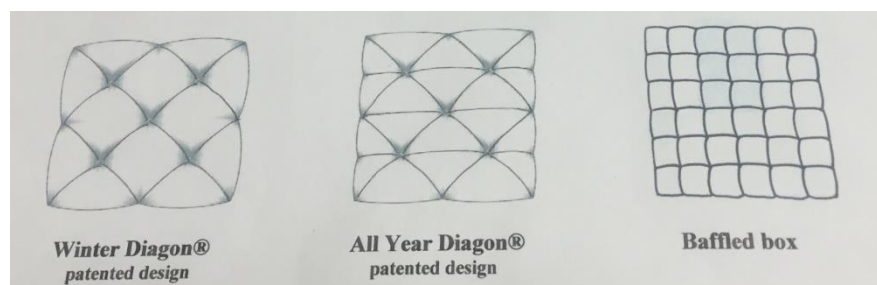

Ask us about custom making any CUSTOM down comforter!

Down to Basics – The Galleria – 2 Bridge Ave – Red Bank, NJ - 07701– 800-822-2135
www.downtobasics.com   susan@downtobasics.com